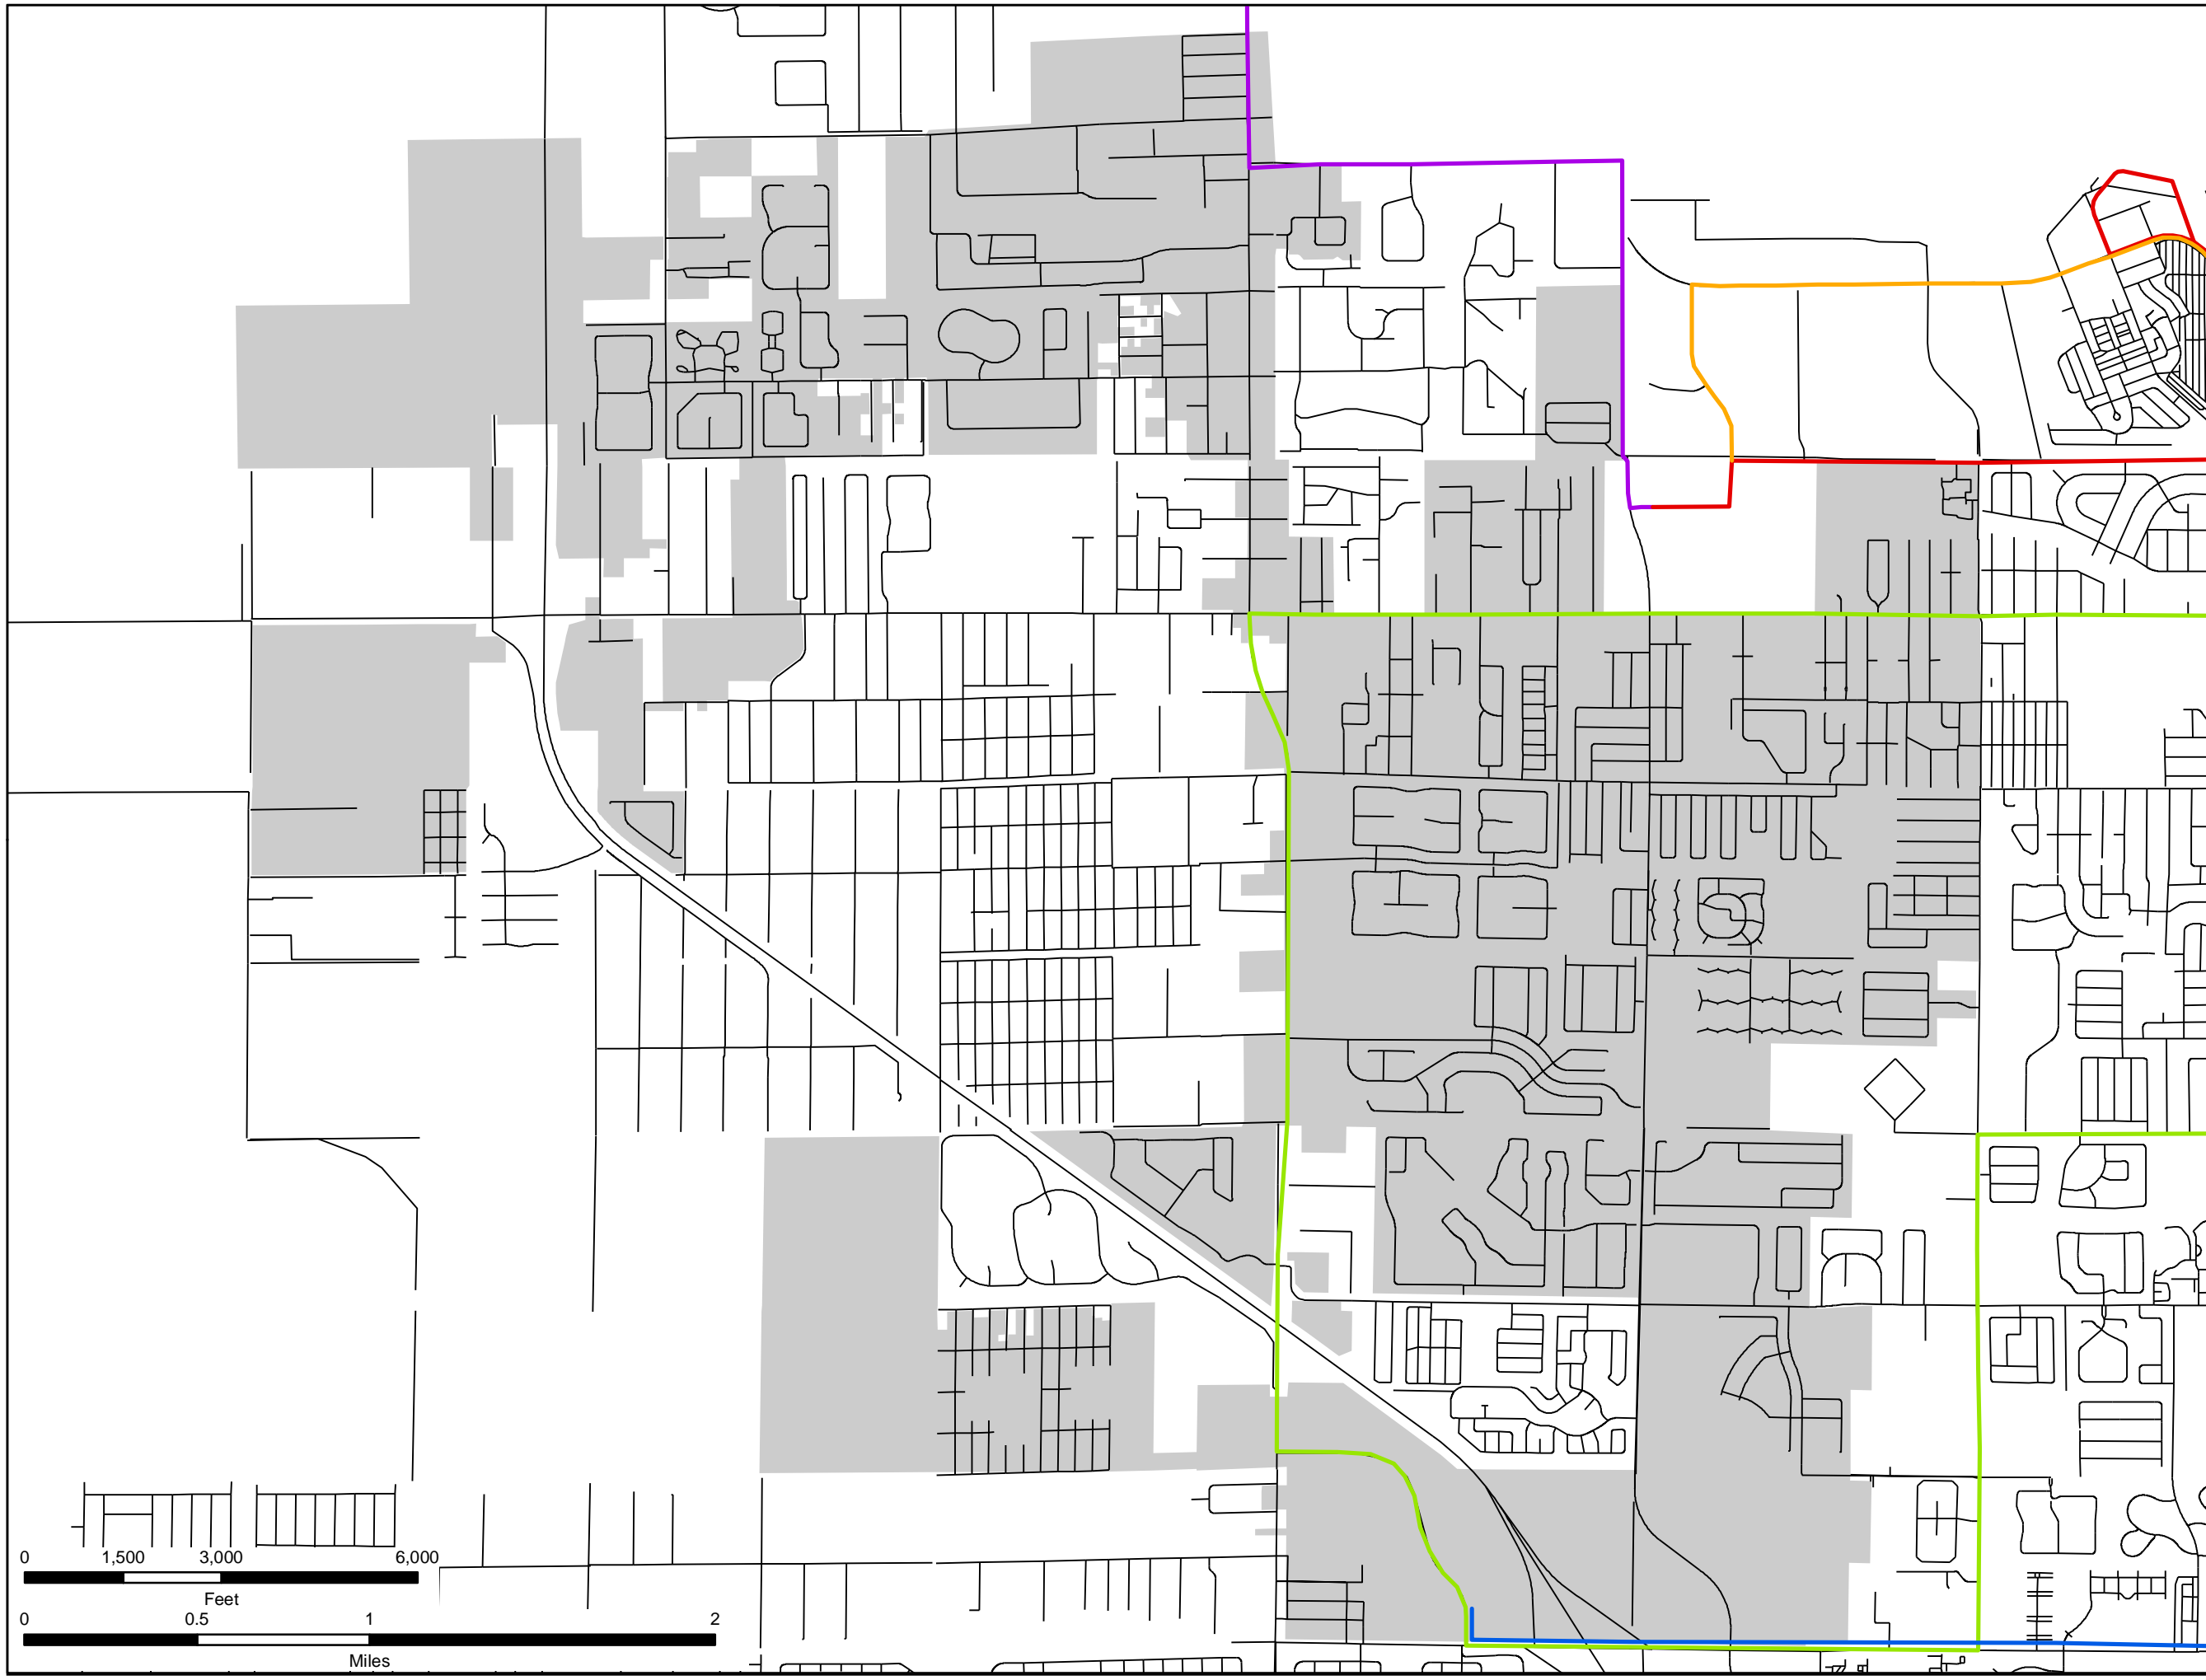

West Melbourne FLORIDA

Horizon 2030 Comprehensive Plan

Existing Mass Transit System

Legend

-  West Melbourne
- Space Coast Area Transit Route**
-  21
-  24
-  25
-  27
-  28

Created: July 15, 2010
 By: K. Delmonico, Planner, City of West Melbourne
 Sources: Space Coast Area Transit (SCAT)
 Brevard County Property Appraiser,
 City of West Melbourne Planning Department