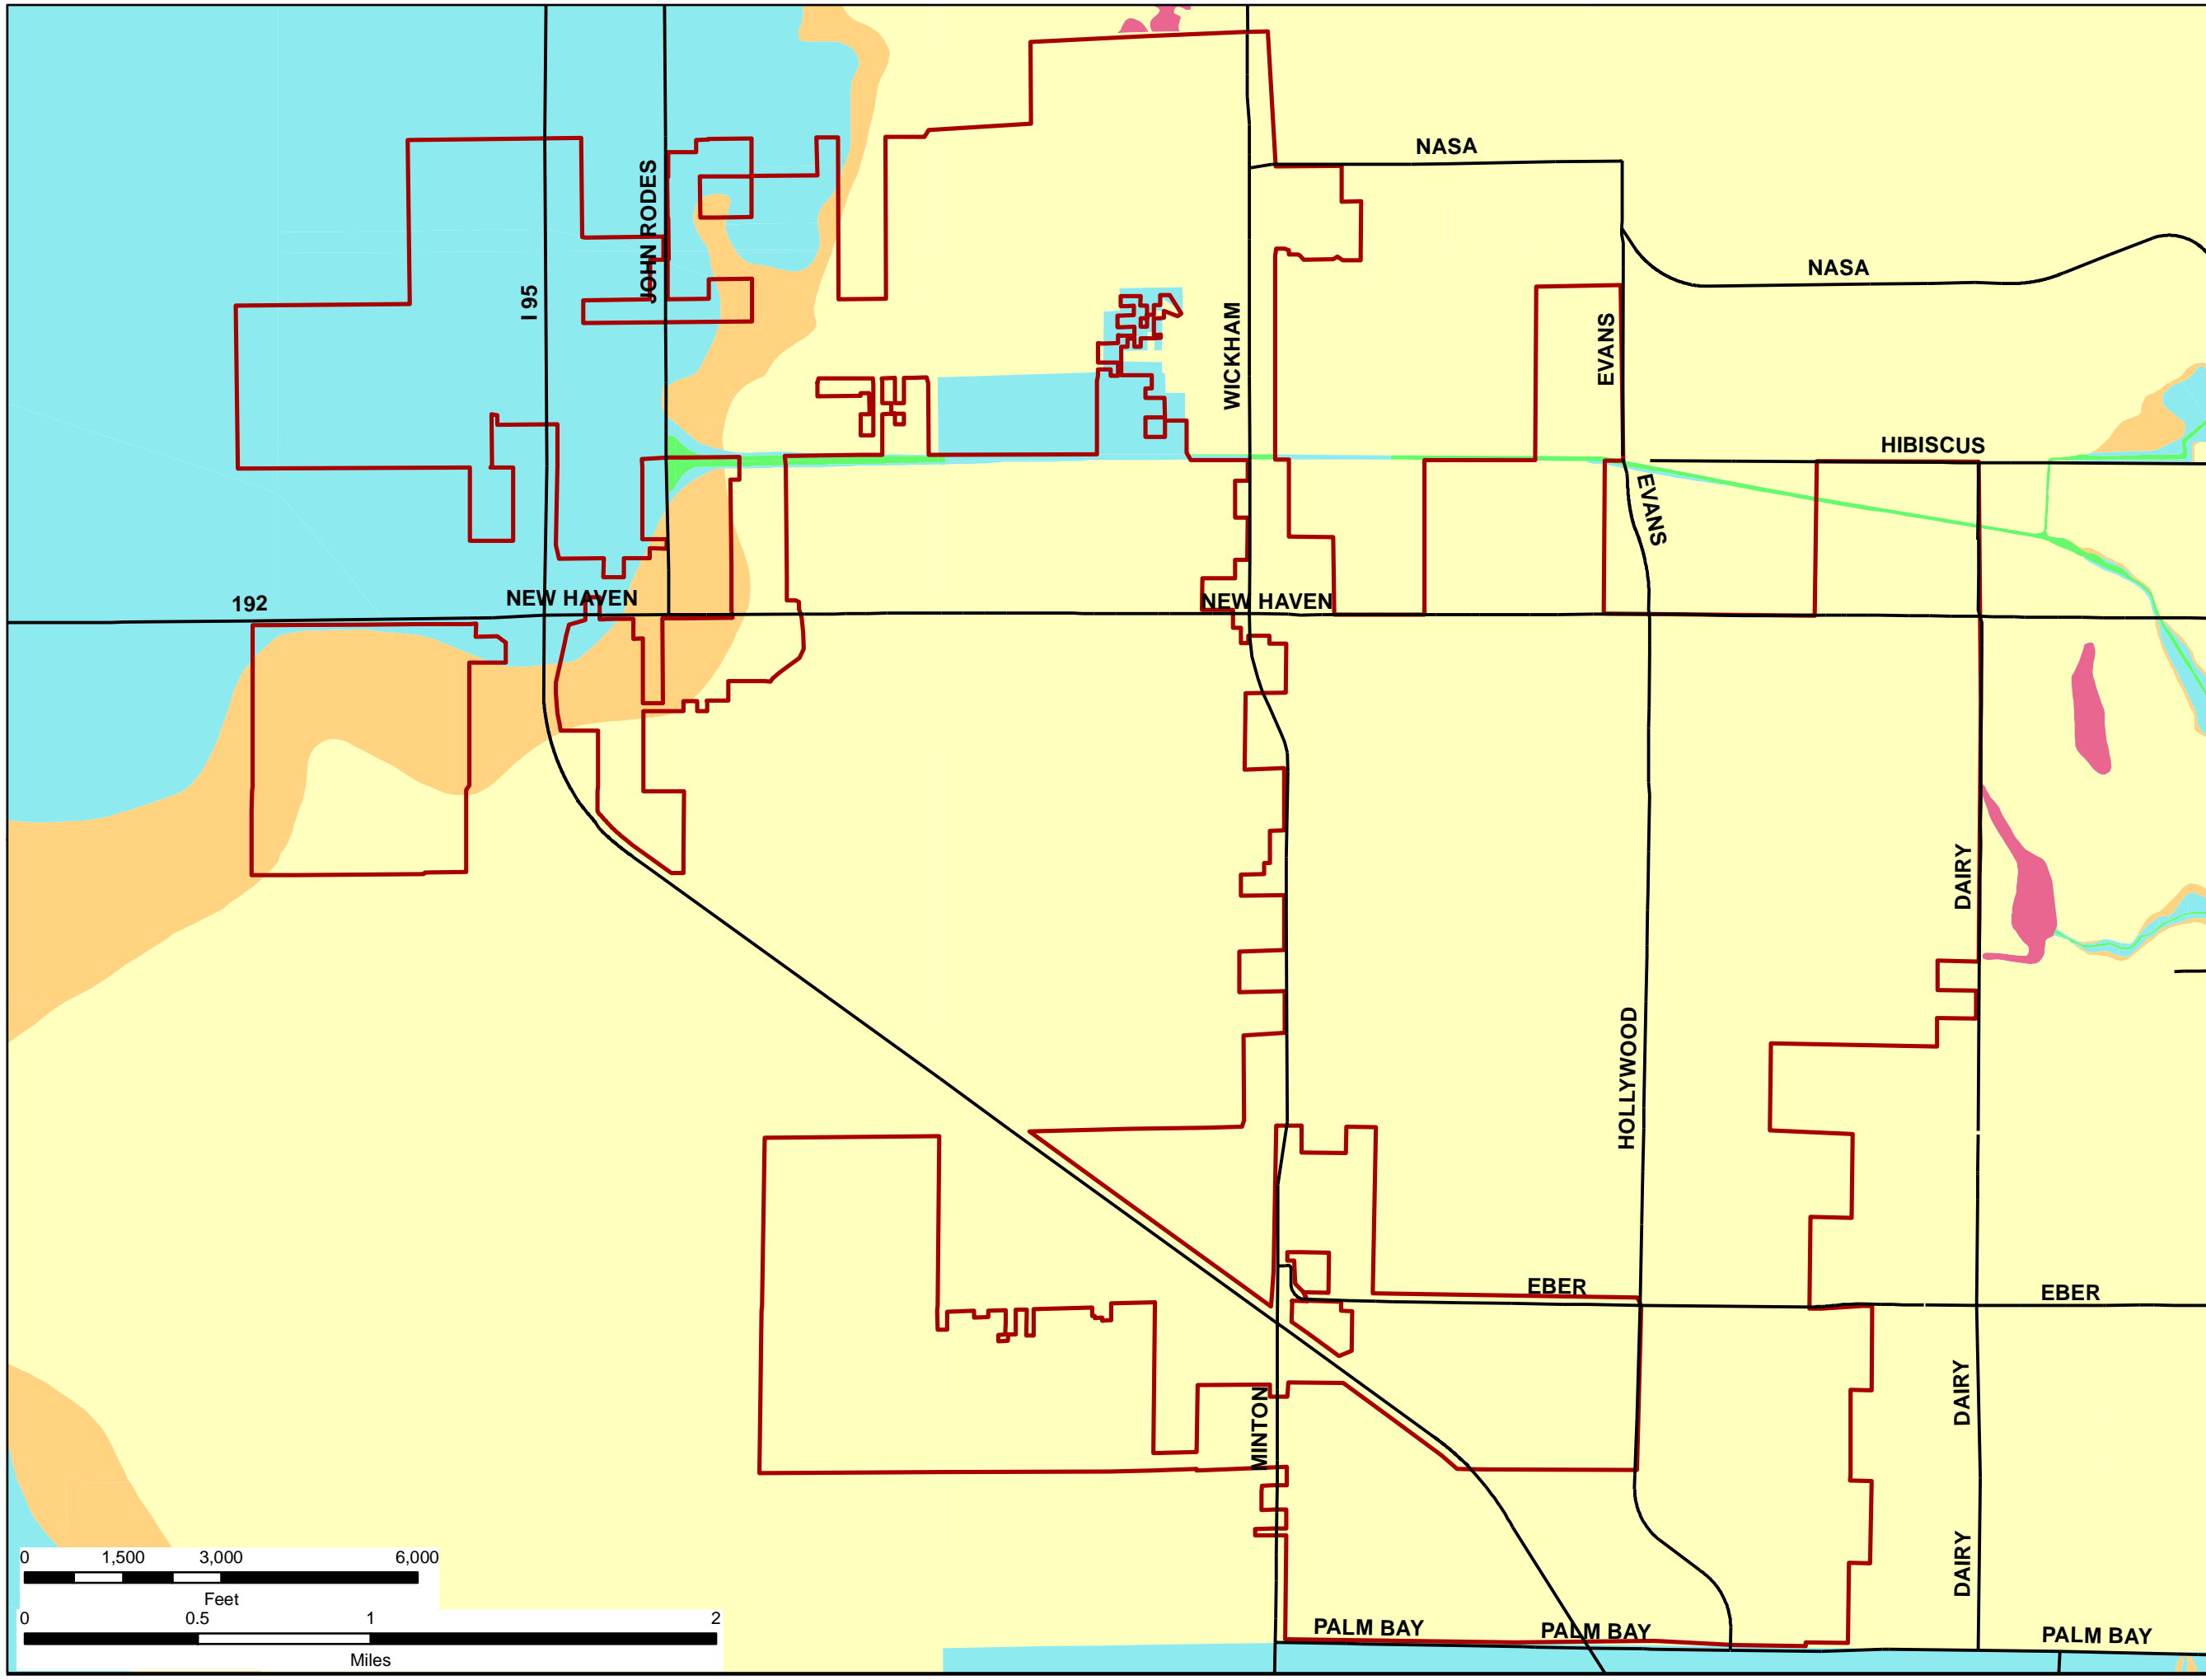

Horizon 2030 Comprehensive Plan

Flood Zones

Legend

- West Melbourne
- FEMA Flood Zone**
- A
- AE
- D
- FW
- X
- X (500 year)

Created: July 12, 2010
By: K. Delmonico, Planner, City of West Melbourne
Sources: Brevard County Property Appraiser,
City of West Melbourne Planning Department