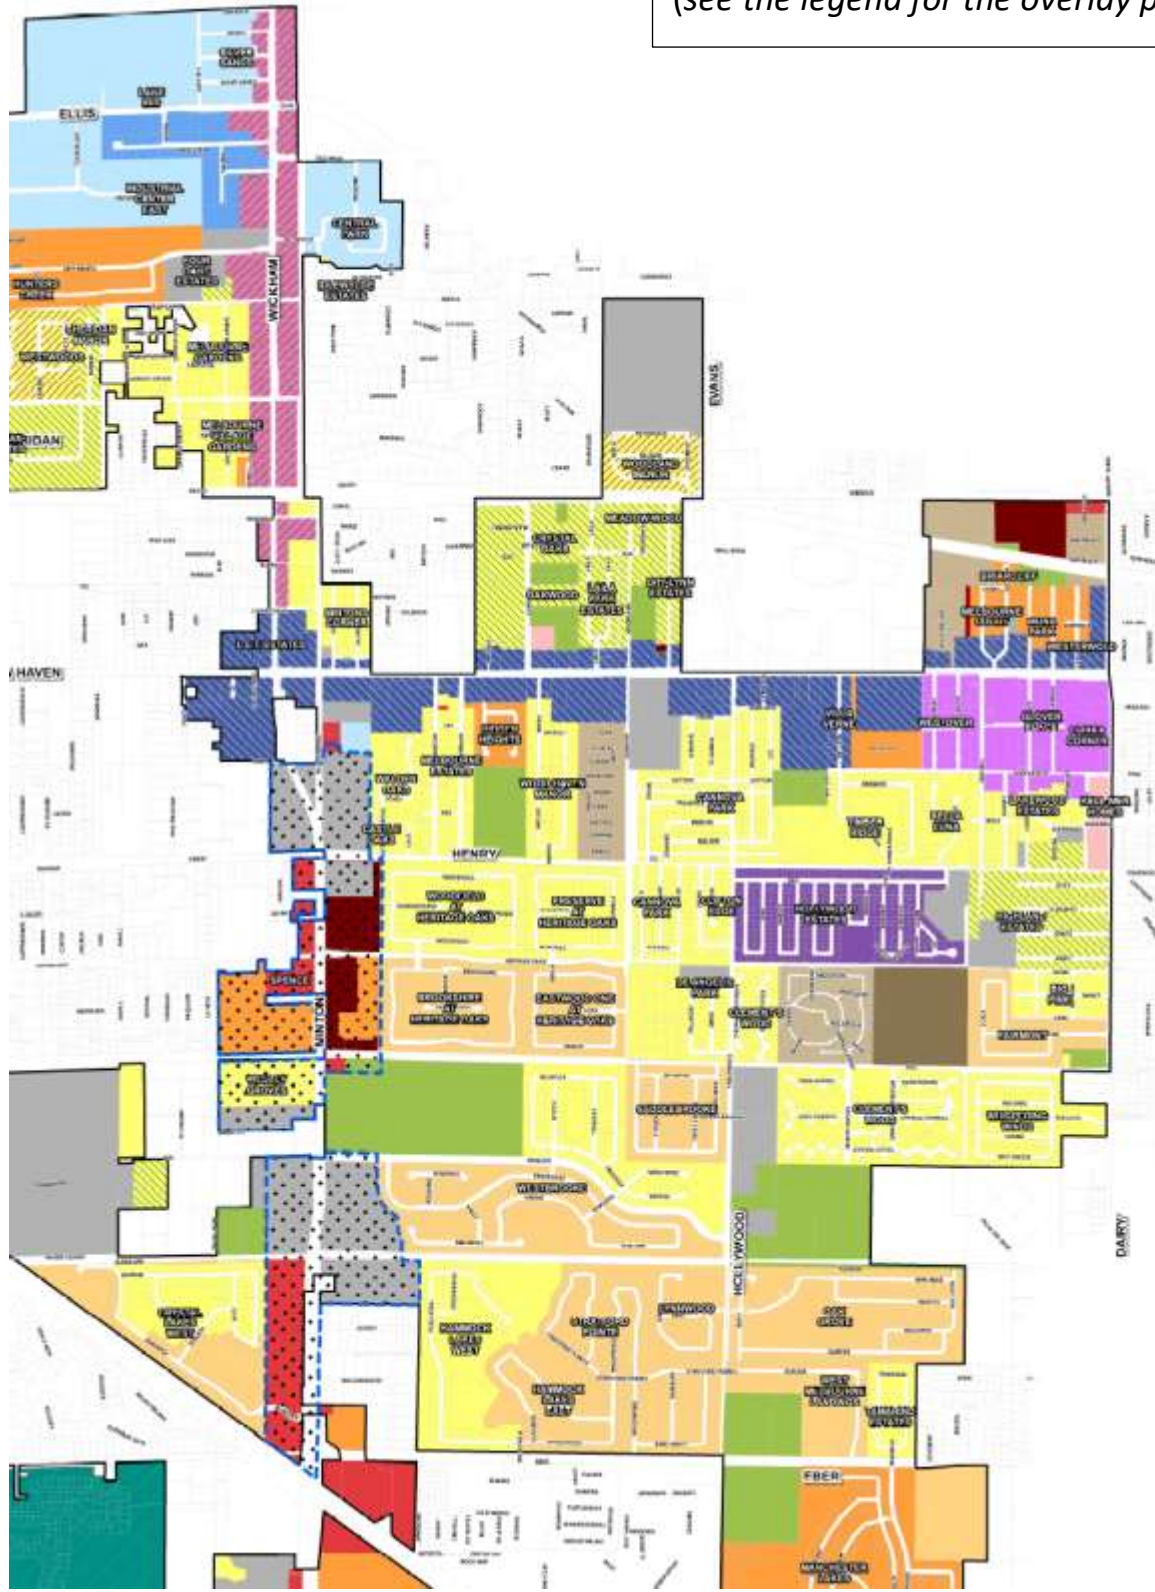

Town Center Overlay Zoning Map
 (see the legend for the overlay pattern)

Legend

-  West Melbourne City Limits
-  Interchange Commercial Overlay
-  Town Center Overlay

Zoning Districts

-  R-A Residential Agricultural
-  R-1AAA Single-Family Residential
-  R-1AA Single-Family Residential
-  R-1A Single-Family Residential
-  R-1B Single-Family Residential
-  R-2 One-, Two- and Multi-Family Dwelling
-  RLS Residential Large Scale
-  R-3 Multiple-Family Dwelling
-  TR-1 Planned Development for Mobile Home Parks
-  TRC-1 Single-Family Mobile Home Cooperative
-  C-P Commercial Parkway
-  C-1A Professional Offices and Services
-  C-1 Low Density Commercial
-  C-2 General Commercial
-  C-W Commercial Wickham
-  C-NH Commercial New Haven
-  M-1 Light Industrial and Warehousing
-  M-2 General Industrial
-  P-1 Institutional
-  IB Integrated Business
-  GTWY-1 Gateway Interchange District